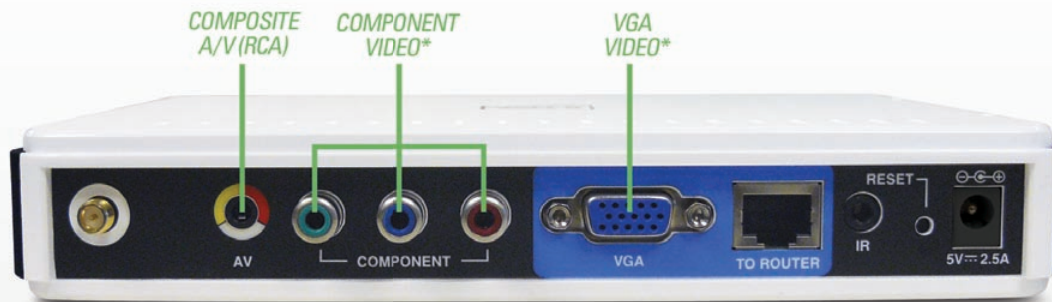

* Component and VGA video cables not included.